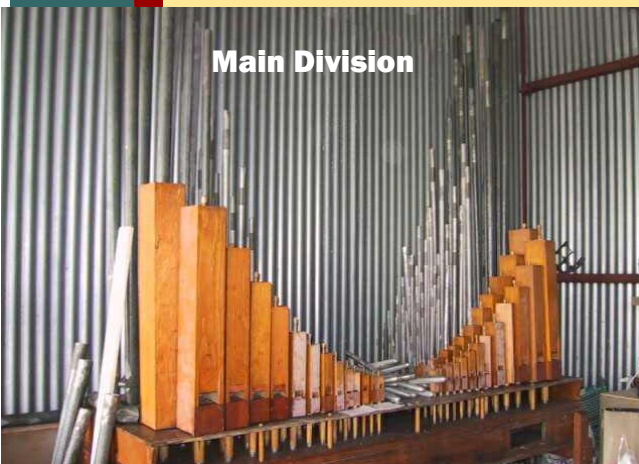

Stops Available

Pedal- 5
 Accomp- 13
 Solo- 17

Main Division

Tibia, VDO, VDO Cel, Clarinet

VOX not shown

Solo Division

Flute, Muted String, Diapason, Trumpet